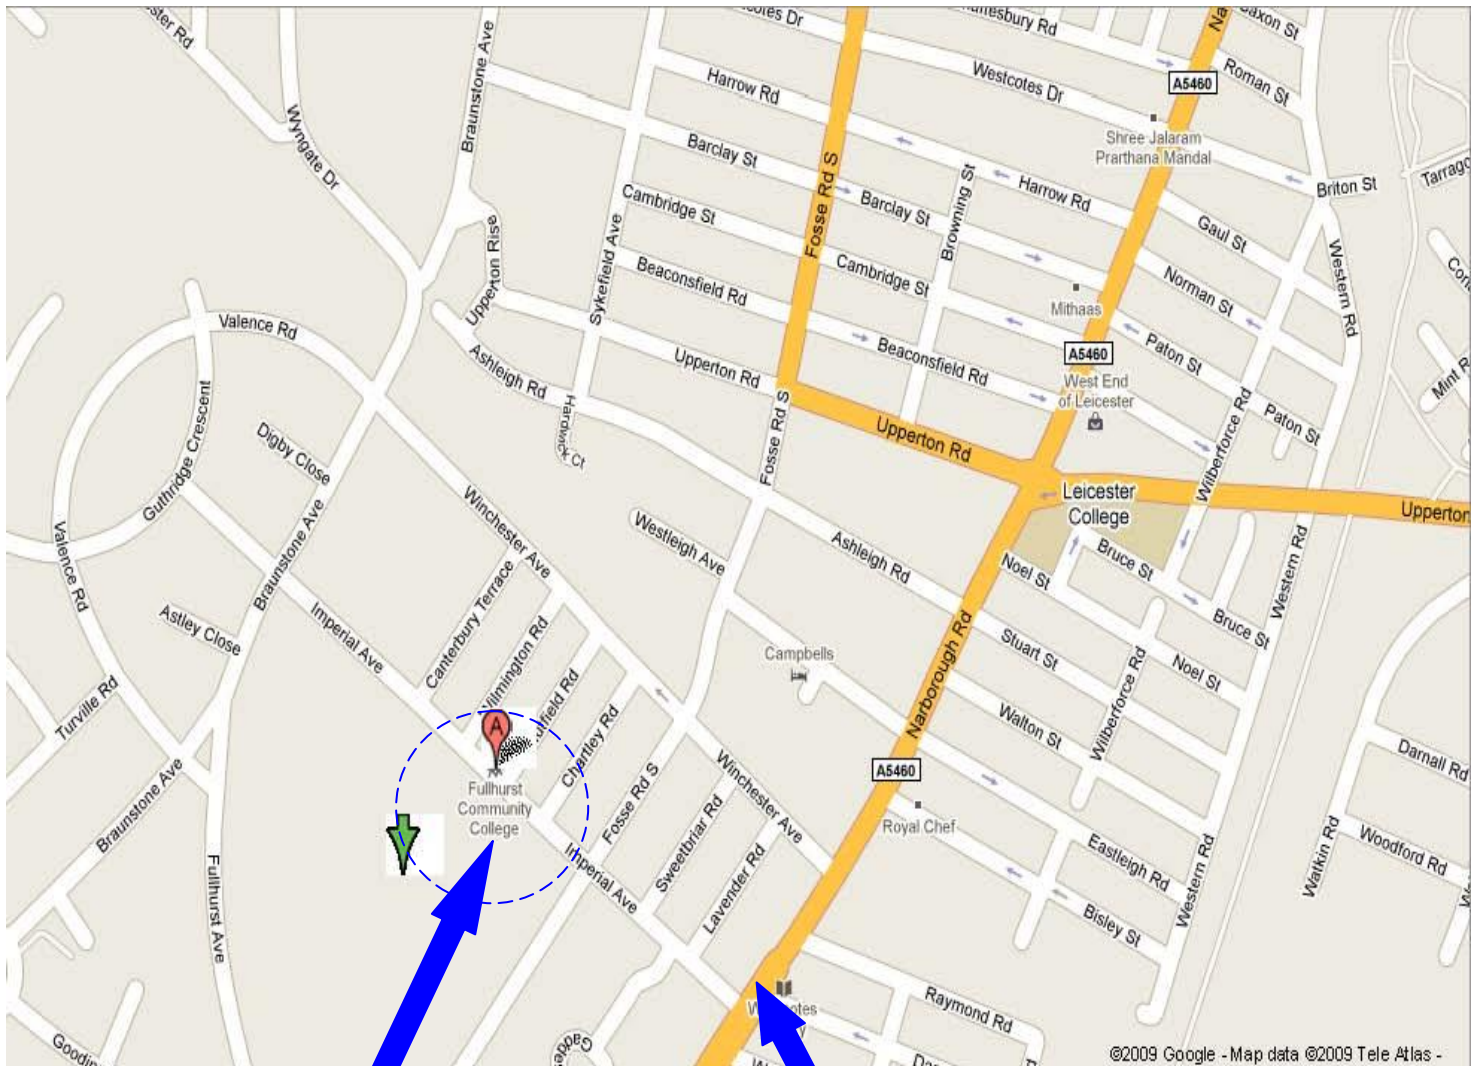

Directions to Jalaram Bal Vikas school's new Location since 16th January 2010

The Fulhurst College is situated on Imperial Avenue off Narborough Road (A5460). It is easily accessible from the city by travelling south on Narborough Road (A5460). From the south, M1/M69 and Fosse Park access is by travelling north on Narborough Road (A5460). In both cases turn on to Imperial Avenue at the traffic lights and the College car park is on the left hand side.

New Location

Fullhurst Community College,
Imperial Avenue, Leicester LE3 1AH

CO-OP Store